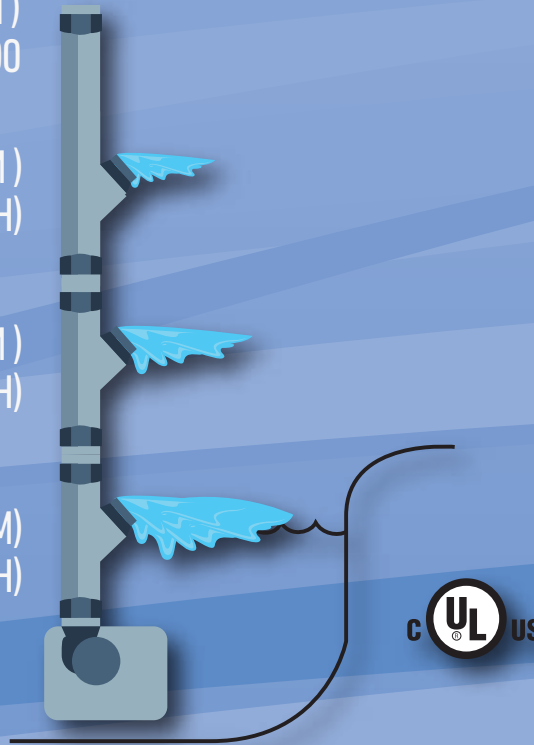

Item# 7218010

Model# M290AS

# Average Performance

6.5 FT (2,0 M)  
SHUT OFF / APAGADO

4 FT (1,2 M)  
140 GPH (529 LPH)

1 FT (0,3 M)  
280 GPH (1060 LPH)

0 FT (0 M)  
290 GPH (1098 LPH)