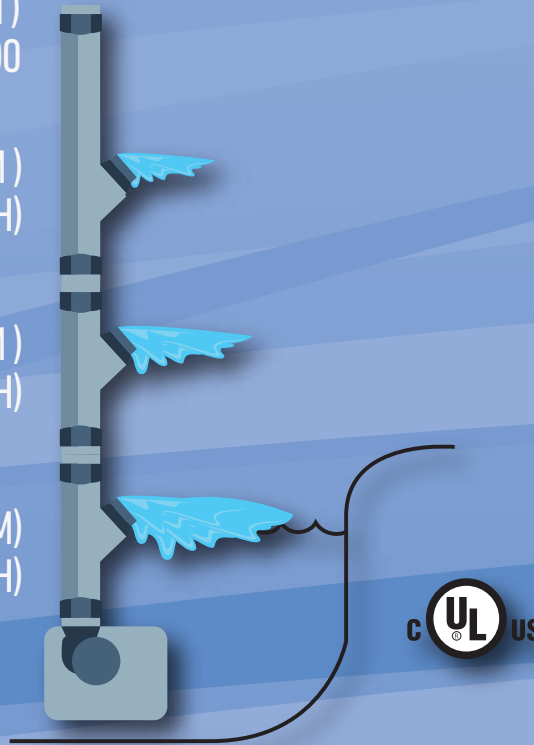

Item# 7218110

Model# M430AS

Average Performance

8.2 FT (2,5 M)
SHUT OFF / APAGADO

6 FT (1,8 M)
175 GPH (662 LPH)

1 FT (0,3 M)
400 GPH (1533 LPH)

0 FT (0 M)
430 GPH (1627 LPH)

Comparison Chart

Item Artículo	Model Modelo	Flow Rate at 0 Lift Tasa de Flujo en elevación 0	Maximum Flow Flujo Máximo	Wattage Potencia	Cord Length Longitud del cable	Max Head Height Altura máxima de la cabeza
7202610	M130AS/ M160AS	160 GPH	130 GPH at 1 foot 95 GPH at 2 feet 42 GPH at 3 feet 0 GPH at 3.8 feet	7.7 Watts	6ft	3.8ft
7218010	M250AS/ M290AS	290 GPH	280 GPH at 1 foot 230 GPH at 2 feet 190 GPH at 3 feet 140 GPH at 4 feet 95 GPH at 5 feet 58 GPH at 6 feet 0 GPH at 6.5 feet	20 Watts	16ft	6.5ft
7218110	M400AS/ M430AS	430 GPH	400 GPH at 1 foot 350 GPH at 2 feet 305 GPH at 3 feet 265 GPH at 4 feet 215 GPH at 5 feet 175 GPH at 6 feet 0 GPH at 8.2 feet	31 Watts	16ft	8.2ft